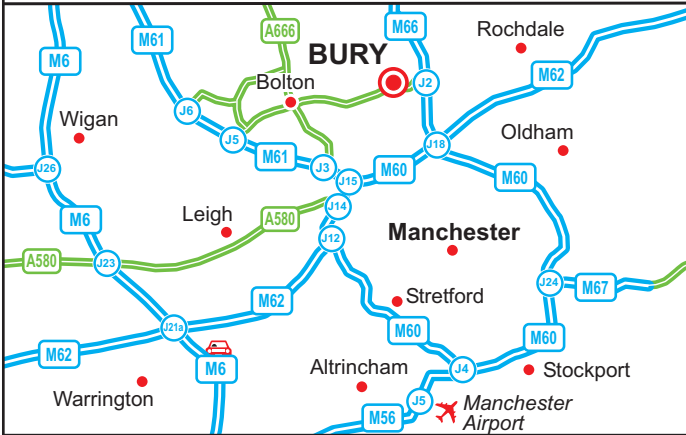

### From M66

- Leave the M66 at junction 2 and join the A58 Rochdale Road towards Bury, move immediately into the right-hand lane.
- At the traffic lights turn right onto the B6221 Wash Lane.
- Continue ahead at the next lights.
- At the next traffic lights turn left onto the B6222 Moorgate.
- Continue ahead at the next junction onto A56 Peel Way.
- Continue past Woodfields Retail Park (McDonald's, Tesco) then move into the right hand lane, to turn right into Chamberhall Business Park at the next junction.
- Continue to the mini roundabout, turn left then left again into our car park.

### From M60 / M62

- Leave the M60 at junction 18 (signed Bury, Burnley & M66).
- Join the M66 heading north towards Bury and Burnley.
- Follow directions above from "M66".

### By Metrolink

- Bury Interchange is served by trams from Manchester Piccadilly and Manchester Victoria stations.
- We are a short taxi ride from the tram station.

### By Air

- The nearest airport is Manchester (MAN), which is approximately 38km/40 minutes by car.